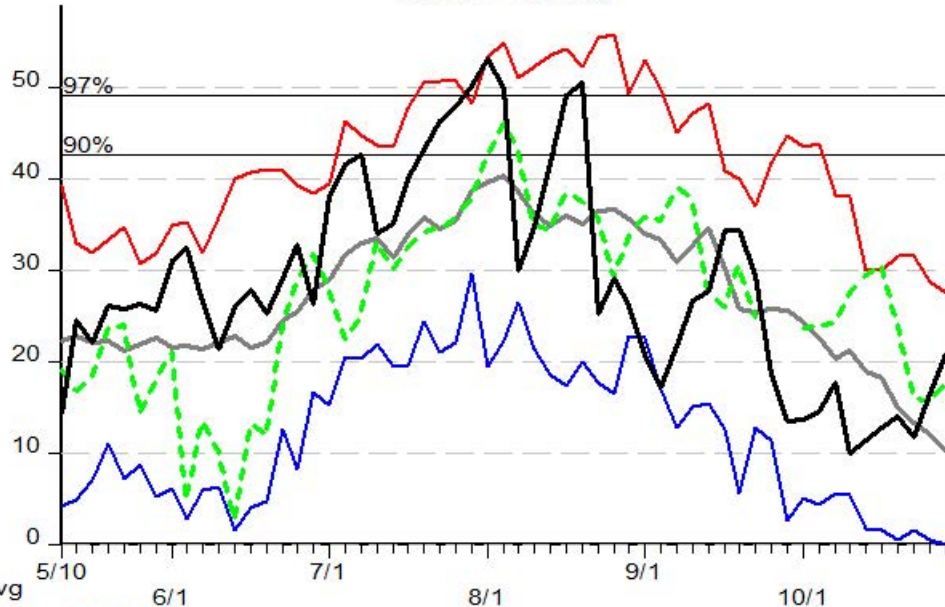

# 100208-HOODOO 2005 - 2019

Energy Release Component

— Avg  
— Max  
— Min  
- - - 2022  
— 2023

3 Day Periods

Model: Y3P3

2522 Wx Observations

FF+5.0 build 20210317 11/07/2023-12:52